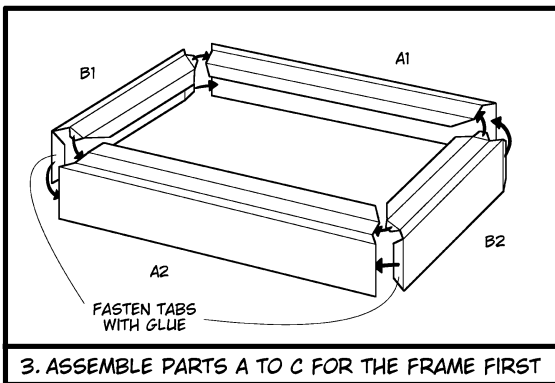

LOTO CRAFT

05 - Dream Flight 3D Decoupage

© 2012 TROY CHIN / DREARY WEARY COMICS

A1

A2

C

Studs

D

E

F

G

H

CUT THIS PORTION OUT,
BUT BE CAREFUL NOT TO
CREASE THE OUTER FRAME