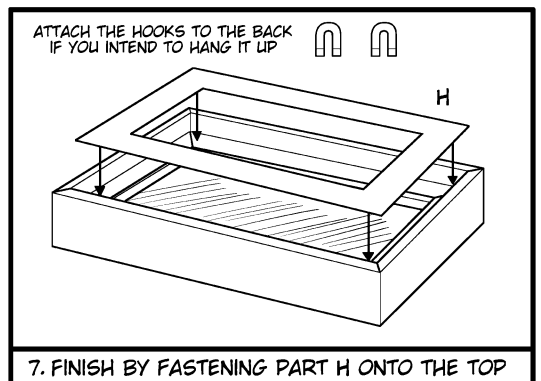

LOTO CRAFT

05 - Dream Flight 3D Decoupage

© 2012 TROY CHIN / DREARY WEARY COMICS

A1

A2

C

Studs

D

E

F

G

H

CUT THIS PORTION OUT,
BUT BE CAREFUL NOT TO
CREASE THE OUTER FRAME