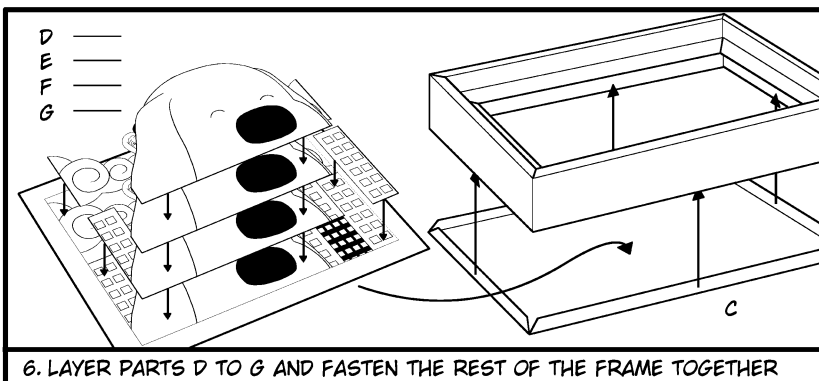

LOTO CRAFT

05 - Dream Flight 3D Decoupage

© 2012 TROY CHIN / DREARY WEARY COMICS

A1

A2

C

Studs

D

E

F

G

H

CUT THIS PORTION OUT,
BUT BE CAREFUL NOT TO
CREASE THE OUTER FRAME